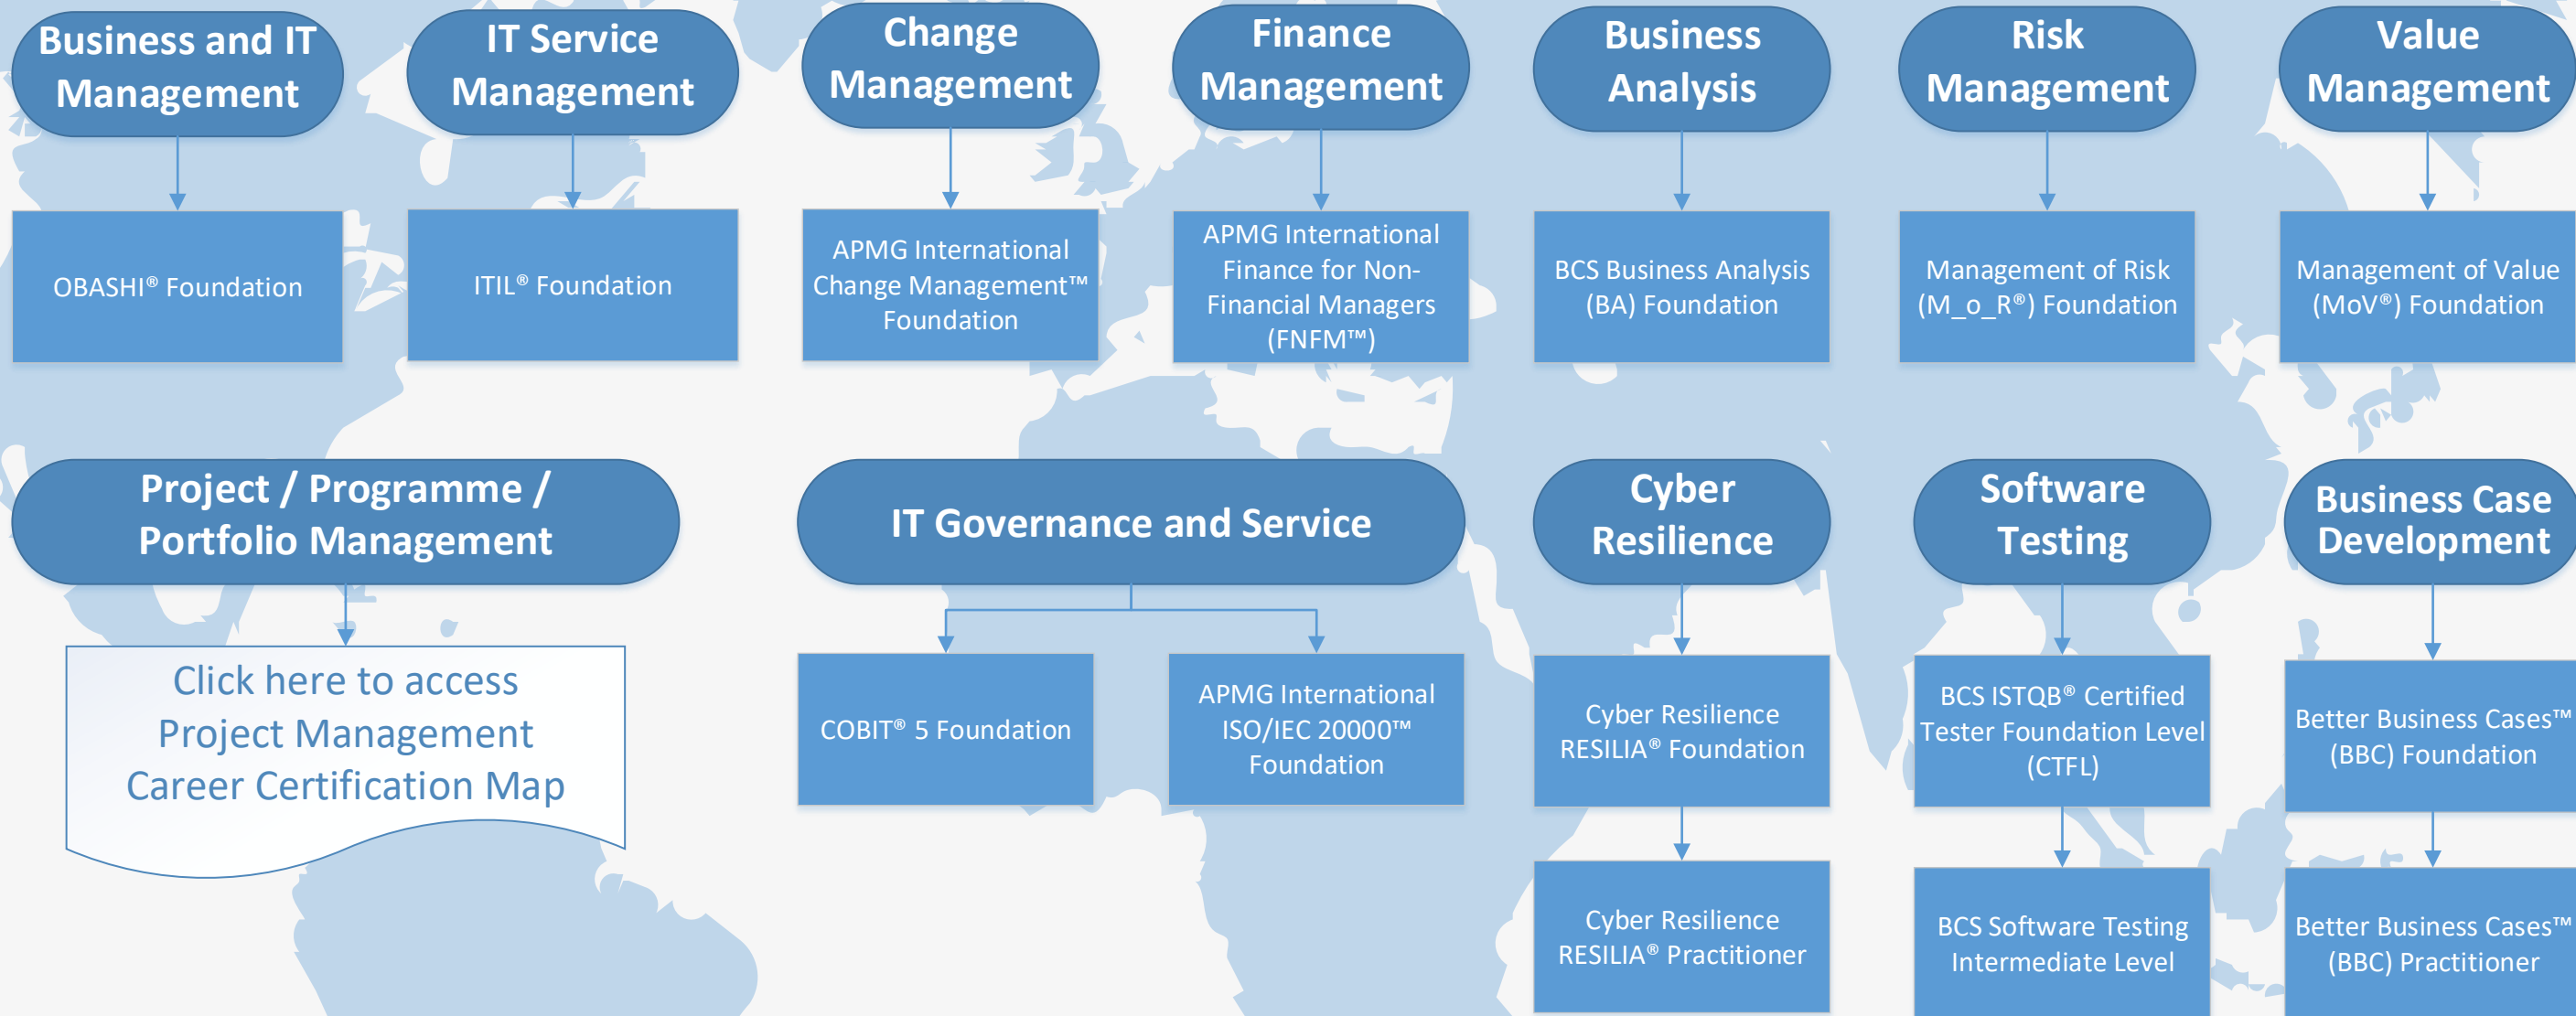

Career Certification Map

This document was produced as a guidance only. Your own learning journey likely to vary depending on your experience, knowledge and skills. Please get in touch with SkillPoint advisor who will discuss your current situation and will provide the advice and guidance to help you create your own tailored learning journey. Our contact details are as follows:

0203 866 1168

info@skillpoint.uk.com

www.SkillPoint.uk.com

M_o_R®, ITIL®, MoV® and RESILIA® are registered trademarks of AXELOS Limited, used under permission of AXELOS Limited. All rights reserved. | Better Business Cases™ is a trademark of Her Majesty's Treasury. All rights reserved. | COBIT® and ISACA® are registered trademarks of Information System Audit and Control Association® (ISACA®). All rights reserved. | OBASHI® is a registered trademark of OBASHI Ltd. All rights reserved. | The APMG International Better Business Cases, the APMG International Finance for Non-Financial Managers, the APMG International ISO/IEC 20000, the APMG International Change Management and the APMG International OBASHI are trademarks of The APM Group Limited. All rights reserved. | ISTQB® is a registered trademark of the International Software Testing Qualifications Board (ISTQB). All rights reserved. | SkillPoint and the SkillPoint logo are trademarks of SkillPoint Ltd. All rights reserved.

All ITIL® Foundation, RESILIA® Foundation and Practitioner Online courses are run in association with SPOCE Project Management Limited an Accredited Training Organisation (ATO) of AXELOS Limited. | All Better Business Cases™ (BBC) Foundation and Practitioner, OBASHI® Foundation, COBIT® 5 Foundation, APMG International ISO/IEC 20000™ Foundation Online courses are run in association with SPOCE Project Management Limited an Accredited Training Organisation (ATO) of The APM Group Limited. | All BCS Business Analysis (BA) Foundation Online courses are run in association with SPOCE Project Management Limited an Accredited Training Organisation (ATO) of the British Computer Society (BCS). | The APMG International Change Management™ Foundation and the APMG International Finance for Non-Financial Managers (FNFM™) Online courses are offered by ILX Group an Accredited Training Organisation (ATO) of The APM Group Limited. | All M_o_R® Foundation and MoV® Foundation Online courses are offered by ILX Group an Accredited Training Organisation (ATO) of AXELOS Limited.